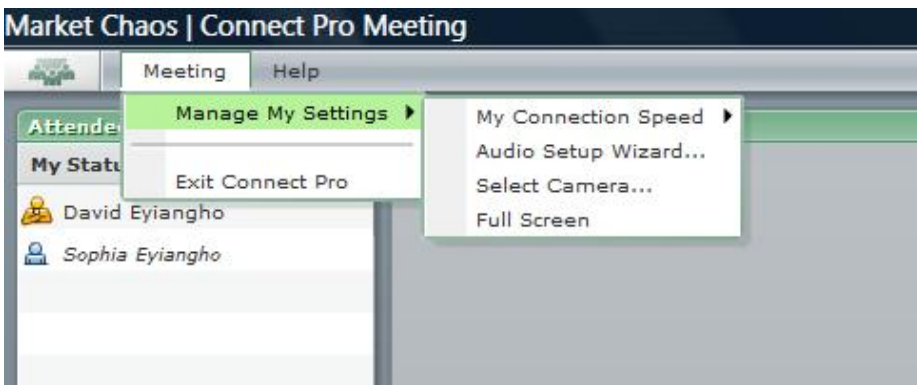

1. Defrag your system
2. Disk Cleanup
3. Close down unwanted applications that may drain your system resources

Others

The **Chat pod** allows attendees to send and receive chat messages to each other.

Market Chaos | Connect Pro Meeting