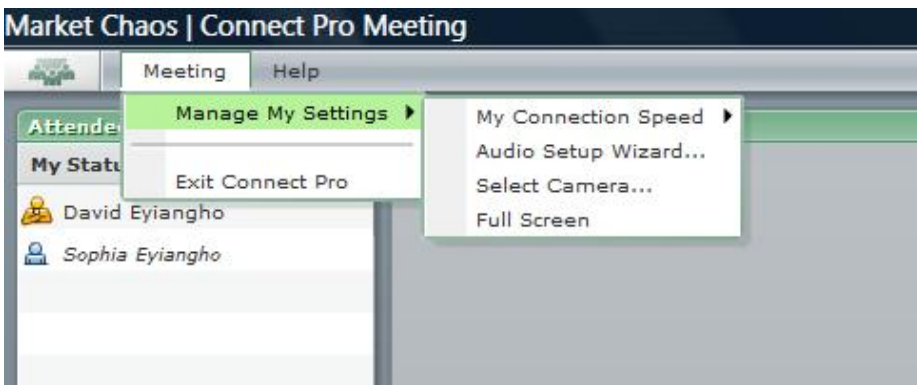

### Others

The **Chat pod** allows attendees to send and receive chat messages to each other.

Market Chaos | Connect Pro Meeting

Meeting Help

Attendee List (2)  
My Status: Active

David Eyangho  
Sophia Eyangho